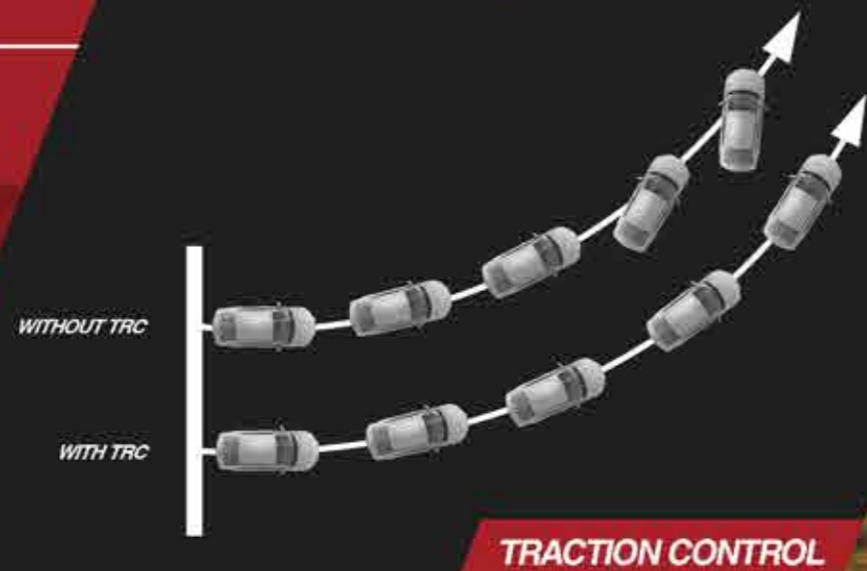

# YARIS IS SECURE

Yaris Traction Control aids in maintaining the drive power and stops the brakes from spinning. The Hill Start Control achieves responsive driving performance by limiting unnecessary upshifting while driving uphill, and generating appropriate engine brake force for driving downhill.